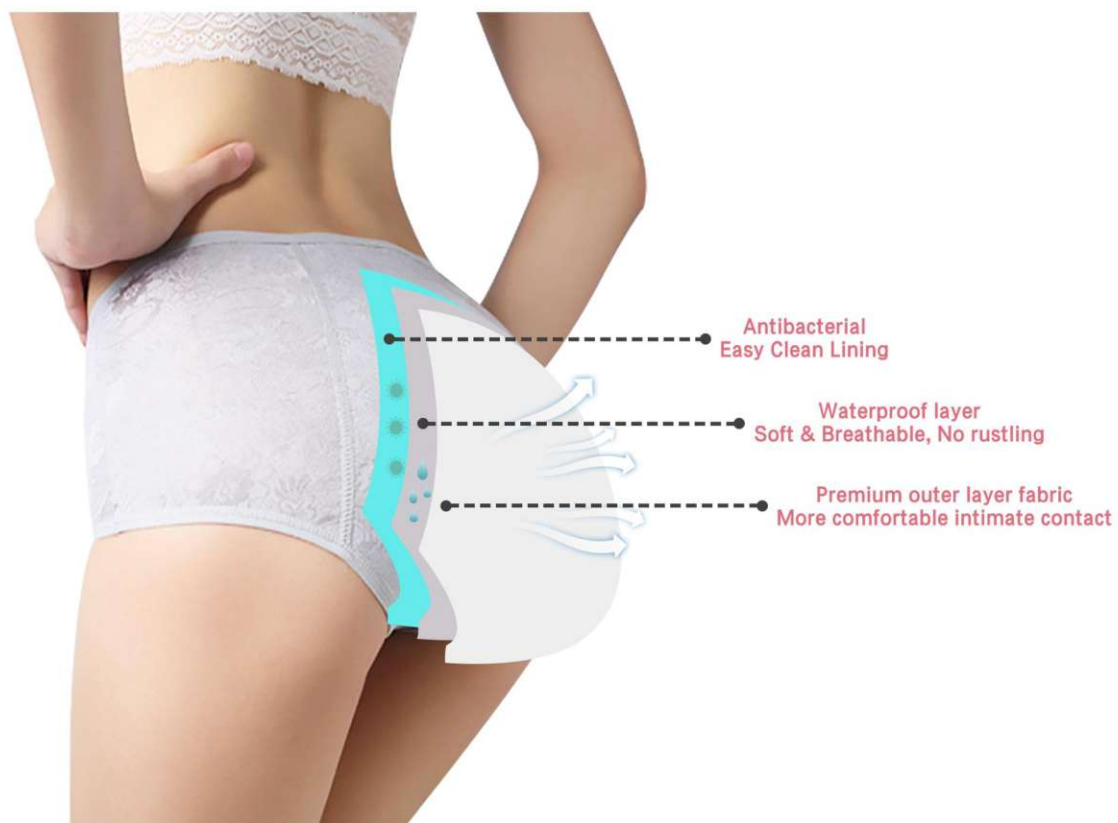

MENSTRUAL PERIOD PANTIES

Menstrual Period Panties are designed to replace pads and tampons or be worn with tampons and cups for extra protection. They look and feel just like regular underwear. But they are composed of 3 layers of an integrated system in the crotch area which provides a perfect protection. The top layer in contact with skin which is antibacterial and skin-friendly; The middle layer is waterproof to ensure leak proof; The third layer is soft and comfortable made of premium materials (combed cotton, bamboo, Nylon, Lycra, Spandex, etc.). The panties are washable and reusable, and an eco-friendly & economical alternative to disposable sanitary products. Based on women physiology, the back of the underwear is made more longer and bigger to provide complete coverage.

Features :

- Soft & comfortable fabric without any rustling
- Waterproof TPU layer for extra protection
- Stylish design, feel like regular underwear
- Many styles and colors available
- Reusable, machine washable

3-layer design

Product size

Size Comparison							
China (cm)	S	M	L	XL	2XL	3XL	4XL
Waist (cm)	55-60	61-65	66-70	71-76	73-78	79-85	86-90
Hips (cm)	95-98	99-103	104-108	109-113	114-120	121-127	128-133
Leg Circumference (cm)	46	48	51	54	57	60	63
International	S	M	L	XL	2XL	3XL	4XL
U.S	1-2	2-4	4-6	8-10	10-12	14-16	16-18
Europe	30	32	34	36	38	40	42
Erance	32	34	36	38	40	42	44
Australia	1-4	4-8	8-10	12-14	16	18	20
U.K	4	6	8	10	12	14	16
Russian	34-38	38-42	42-44	46-48	50-52	52-54	54-56
Italy	36	38	40	42	44	46	48