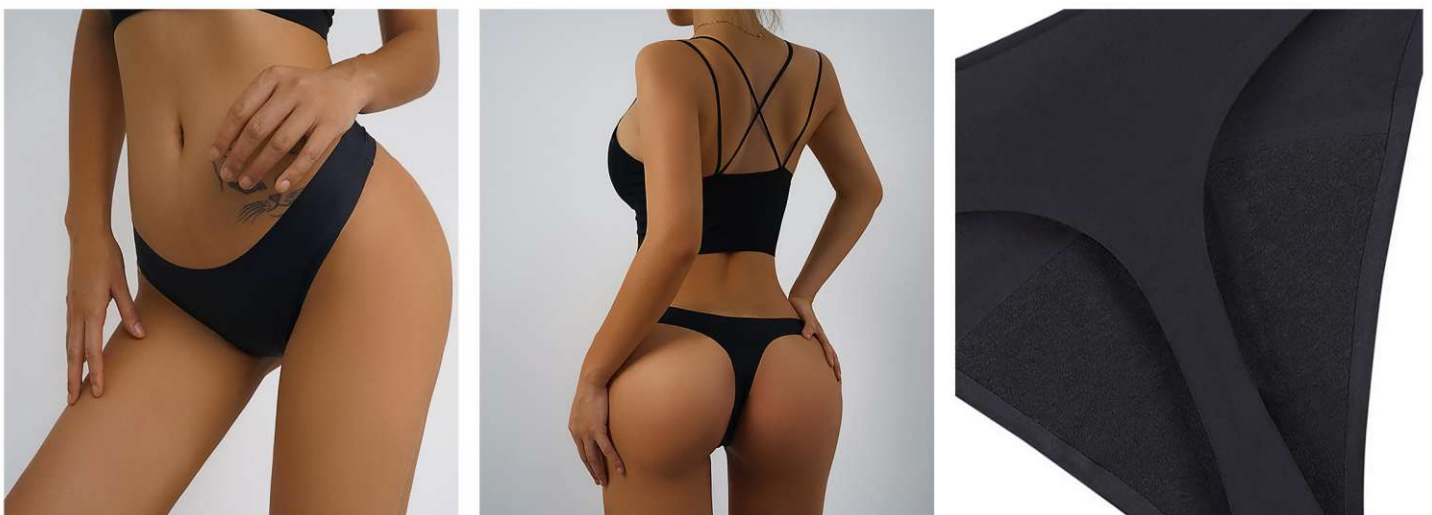

Size Comparison					
Size	S	M	L	XL	2XL
Waist (cm)	31	33	35	37	39
Length (cm)	21.5	22.5	23.5	24.5	25.5
Hips (cm)	33	35	37	39	41

PP-3924