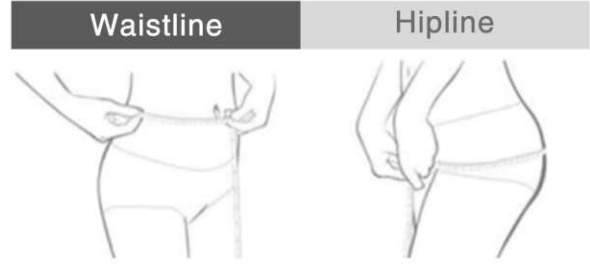

Product size